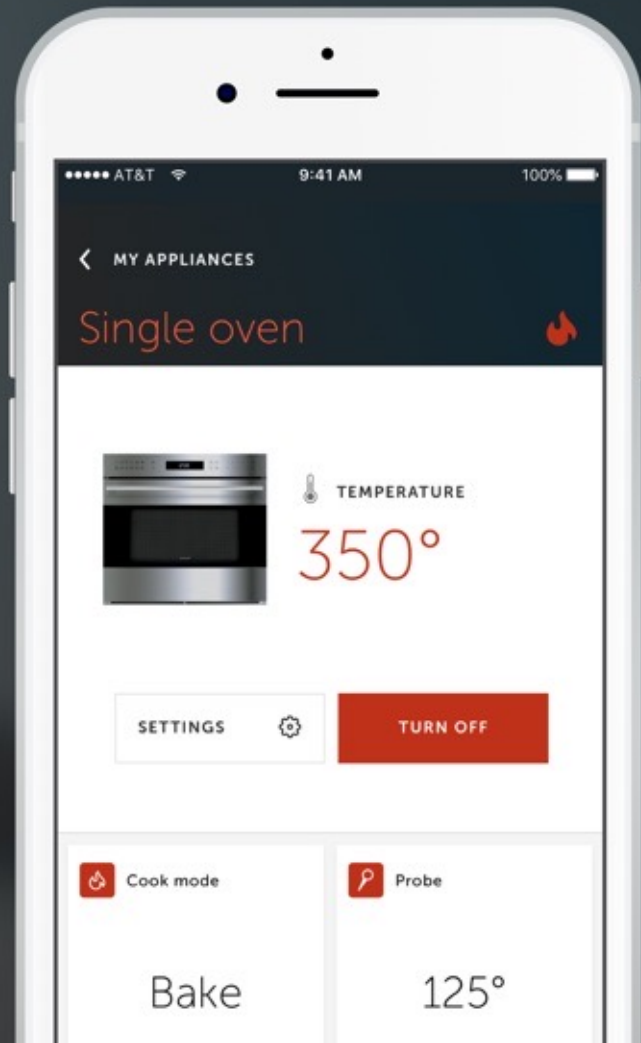

INCLUDED

Asko 24" Dishwasher

- Located in the kitchen island
- Adjustable racks
- Wide range of smart programs such as time, hygiene, crystal, and a plastic wash program
- Includes a self-cleaning program
- Turbo Drying feature
- Custom panels to integrate with your kitchen cabinetry

**The addition of dishwasher drawers is available as an upgrade option*

INCLUDED

Zephyr 24" Pro Beverage Cooler

- Located in the kitchen island
- Capacity: 7 bottles, 112 12oz cans
- Temperature Range: 34° – 50° F
- 3-Color LED Lighting in Cloud White, Deep Blue and Amber
- Full-Extension, Black Wood Rack with Stainless Steel Trim (1)
- Retractable Gray Glass Quarter-Shelf (1)
- Slide-Out Gray Glass Shelf (1)
- Carbon Filter Air Filtration
- Door Lock & Open Door Alarm

** This can be substituted for a dedicated wine cooler instead*

INCLUDED

Custom-built Kitchen Island

- 5-seater island
- Touchless kitchen faucet
- Waterfall edge
- Wide range of quartz countertop & European cabinetry options to choose from

**The option to have additional seating instead of the waterfall edge is available*

Select cooking modes & set timers

INCLUDED

A Smart Home

Everyday living is simplified with the WIFI-enabled features included with the SKY Villas appliances.