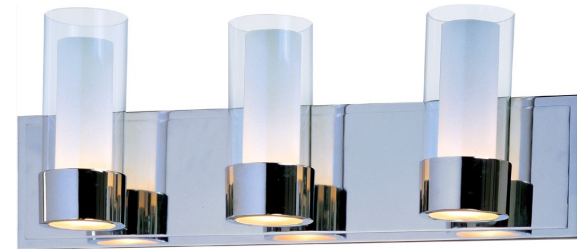

The Dining Room

INCLUDED

Cove Lighting

LED cove lighting around the perimeter of the dining room

Dining Light Fixture

Maxim Silo 232" Wide 8 Light Chandelier

All items listed above are included in the Purchase Price. Alternative selections and upgrade options for the dining light fixture are available.

Owner's Suite

INCLUDED

Cove Lighting

LED cove lighting around the perimeter of the master bedroom

Bedroom Fan

Lightning Blitzen 54" 3 Blade Indoor/Outdoor Smart LED Ceiling Fan with Light Kit

All items listed above are included in the Purchase Price. Alternative selections and upgrade options for the bedroom fan are available.

Additional Lighting

INCLUDED

Stair Light Sconces

Maxim Silo 5" Wide
Wall Light

Bathroom Sconces

Maxim Silo 21" Wide Bath Light

Closet & Laundry

Satco Lighting 13" Wide
Integrated LED Flush Mount
Ceiling Fixture