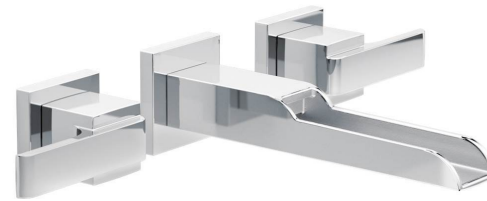

Waterfront

Plumbing Package

Owner's Bathroom

INCLUDED

Ocala White
Freestanding Tub

Delta Floor
Mount Tub Filler

Delta Ara
Wall Mounted Faucet (x2)

Signature Hardware
Undermount Bathroom
Sink (x2)

Owner's Bathroom

INCLUDED

Signature Hardware Shower Head

Delta Faucet Mount Hand Shower

Delta Faucet Trim Kit

Delta Square Body Spray

Owner's Bathroom

INCLUDED

Kohler Toilet Tank
White

Kohler Toilet Seat
White

Kohler Toilet Bowl
White

Delta Towel Bar, Paper
Holder & Robe Hook

**Electric connection for Toto Smart Toilet included, upgrade available*

INCLUDED

Secondary Bathrooms

Delta Faucet Trim Kit

Signature Hardware
Undermount Bathroom Sink

Delta Single Hole
Faucet

INCLUDED

Secondary Bathrooms

Kohler Toilet Tank
White

Kohler Toilet Seat
White

Kohler Toilet Bowl
White